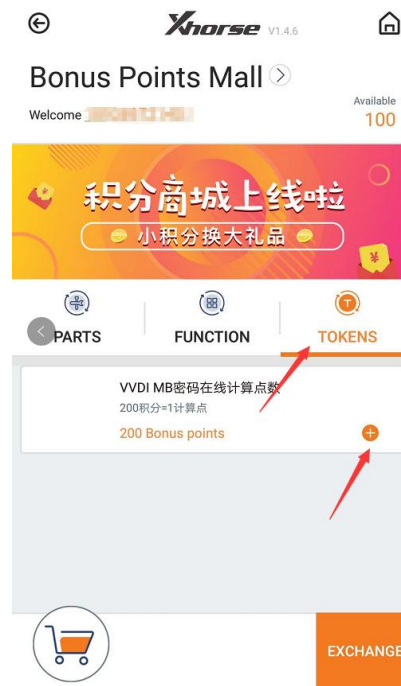

1, Customer need log in the app and link the device to the account, then customer can exchange the token in 'shop' of Xhorse APP

Remark : 200 points = 1 token , and the vvdI mb points that is only can use for exchange the vvdI mb token